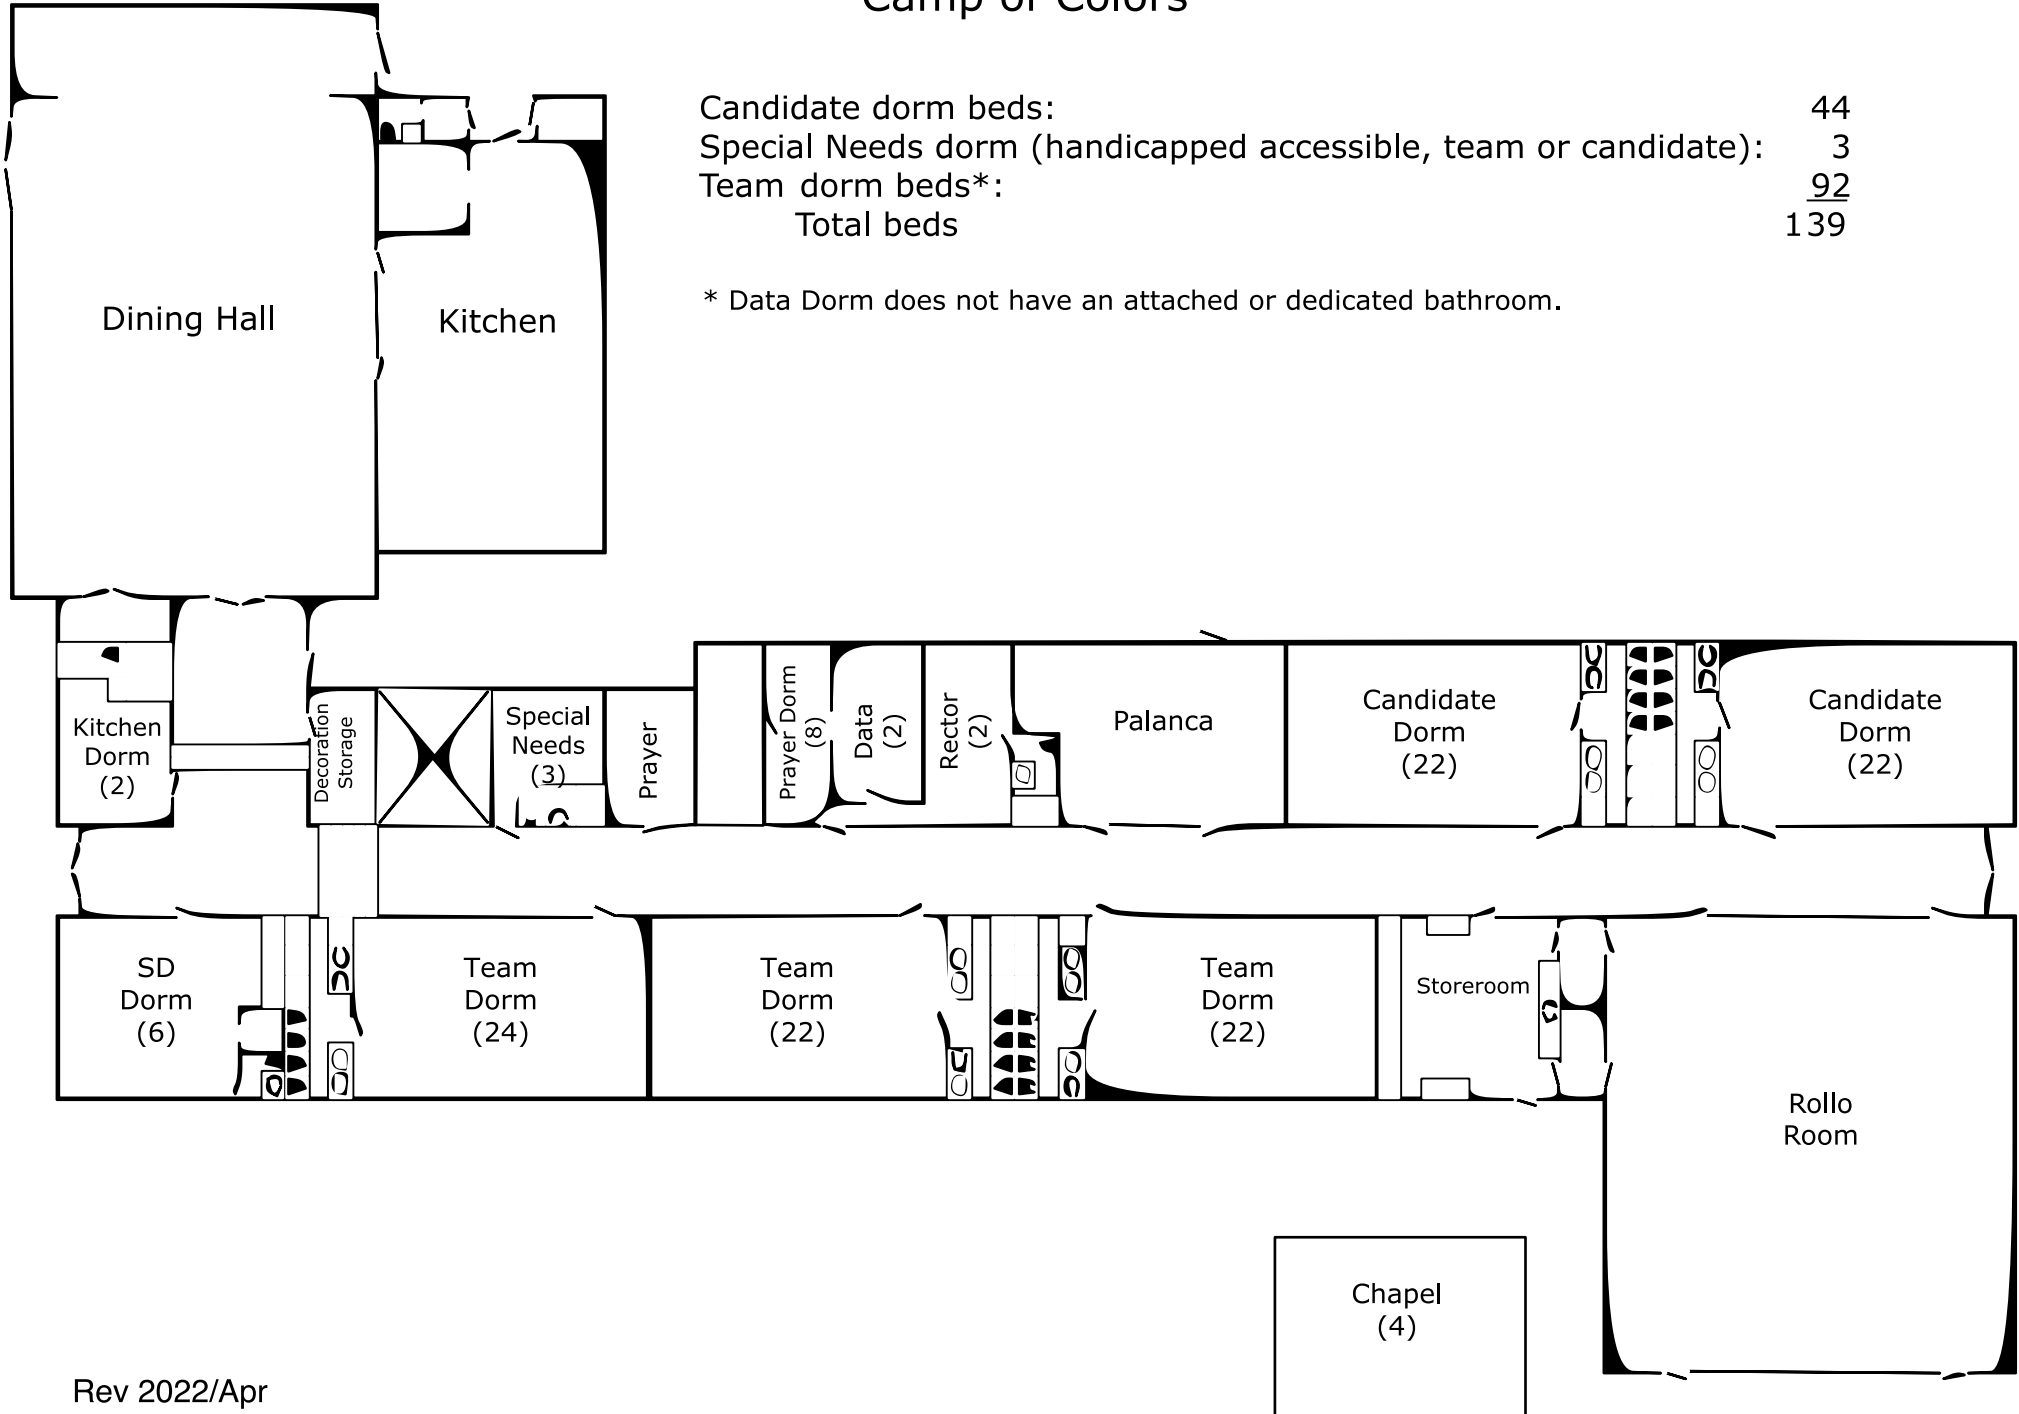

Camp of Colors

Candidate dorm beds:	44
Special Needs dorm (handicapped accessible, team or candidate):	3
Team dorm beds*:	<u>92</u>
Total beds	139

* Data Dorm does not have an attached or dedicated bathroom.